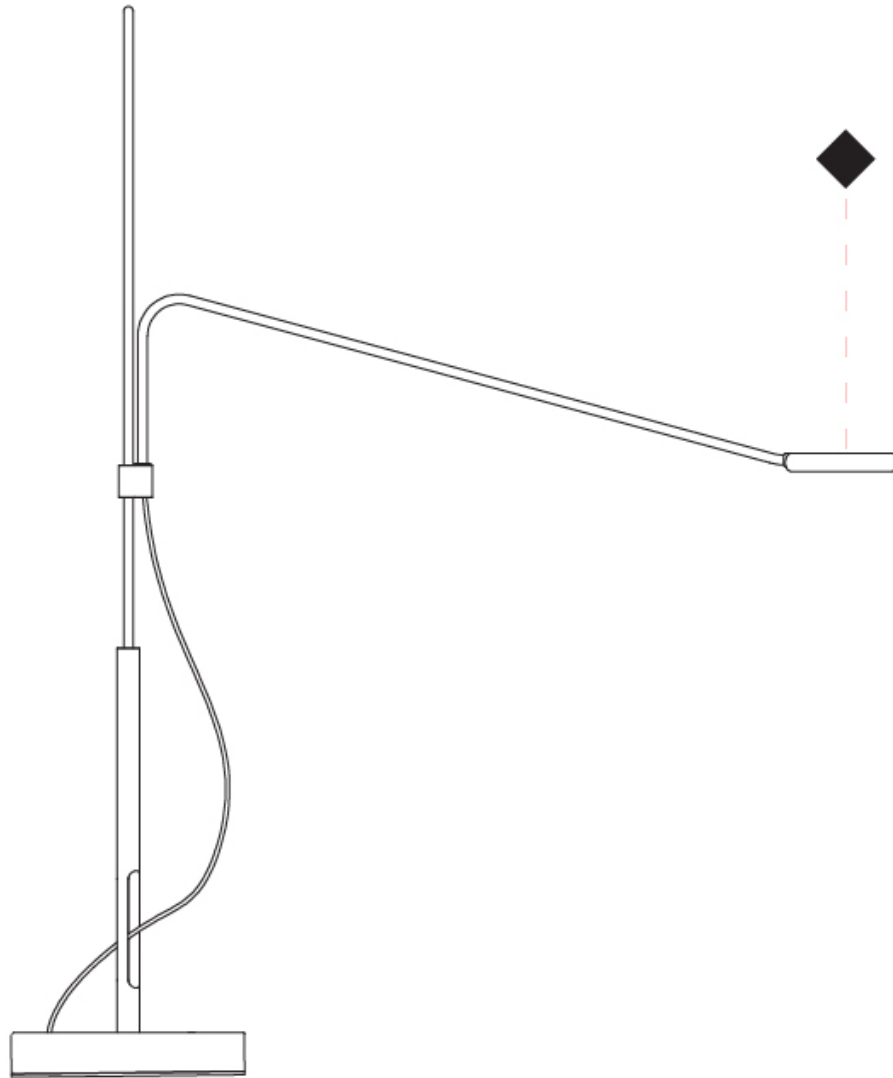

TECLA PORTABLE

D44016-

PROJECT	_____
TYPE	_____
SPECIFIER	_____
QUANTITY	_____
DATE	_____

D