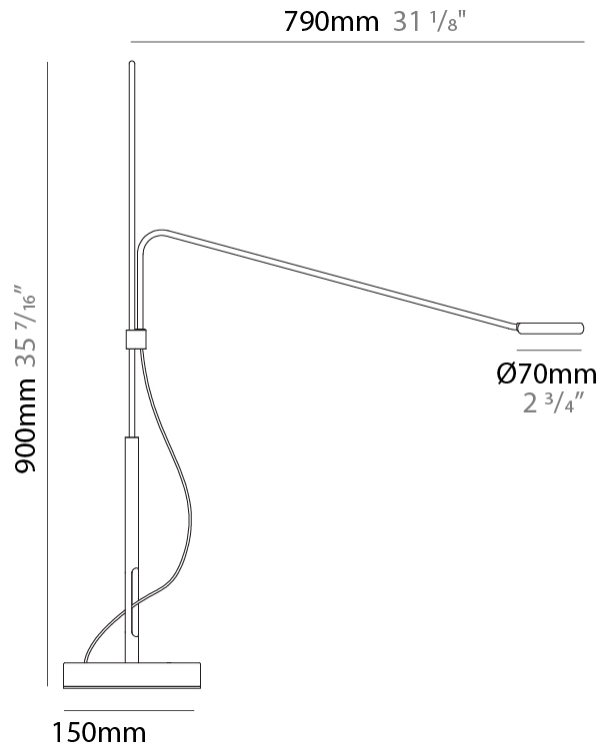

PROJECT	
TYPE	
SPECIFIER	
QUANTITY	
DATE	

TECLA PORTABLE

D44014- -

base number
Color   Temperature   Finish   Options

1. To build a product code in our configurator select the specify button on the base model # product page
2. To build a manual product code on this datasheet choose from the options listed below in blue font and add the suffix to the base model #

GENERAL

Series: Tecla
Partner: Icone
Division: Design
Installation: Portable
Product Type: Table
Mounting Location: Table
Light Distribution: Adjustable

PHYSICAL

Shape: Abstract
Length (mm): 790
Length (in): 31 1/8
Height (mm): 900
Height (in): 35 7/16
Fixture Finish: WHI / BLK
Fixture Material: Metal

ELECTRICAL

Lamp Type: LED
Input Wattage (W): 5
Dimming: In-Line Dimming
Control Gear: Optical Sensor
Driver Location: Inline Transformer Plug
Input Voltage (V): 120
Output Voltage (V): 24

LED

Number of LEDs: 1
Color Temperature (°K): 2700 / 3000
Nominal Lumen (lm): 536
CRI: >90 CRI
Lamp Life (hrs): 50000

OPTICAL

RATINGS AND CERTIFICATIONS

Certified By: Certified for North American Standards
IP rating: IP20