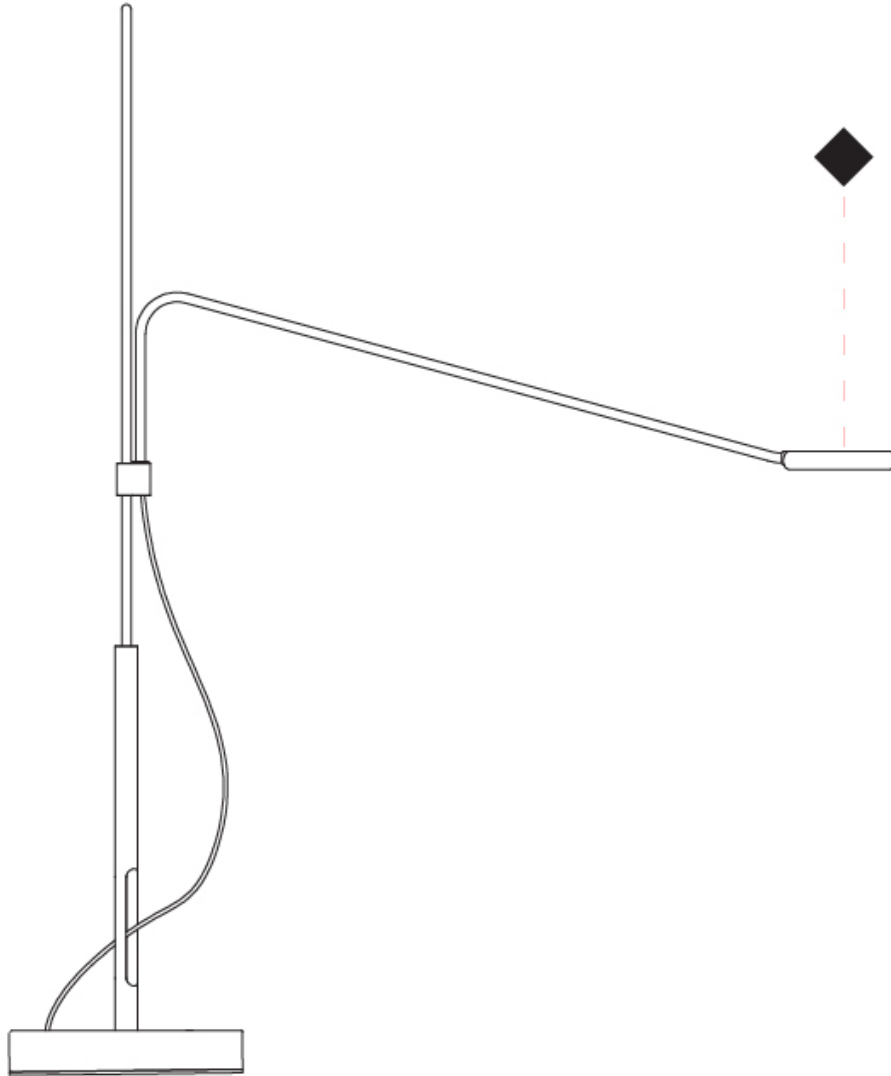

TECLA PORTABLE

D44014-

PROJECT _____

TYPE _____

SPECIFIER _____

QUANTITY _____

DATE _____

D