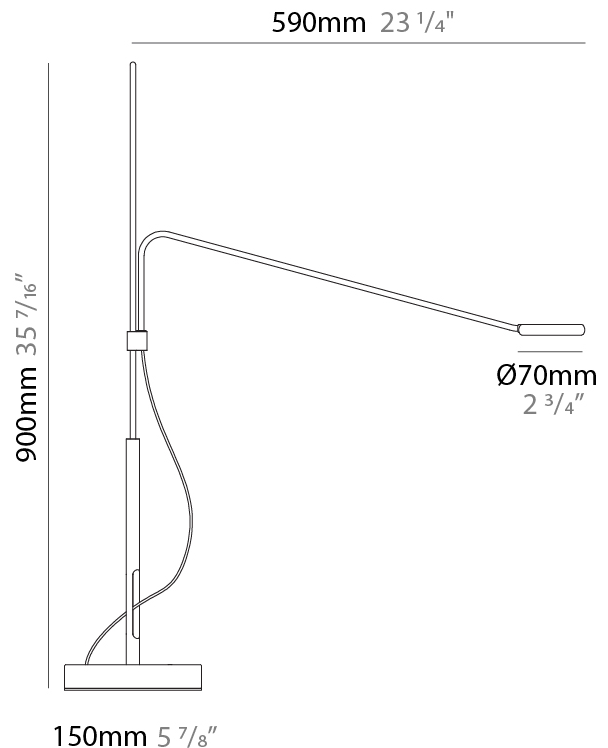

PROJECT
TYPE
SPECIFIER
QUANTITY
DATE

TECLA PORTABLE

D44015- -
base number   Color   Finish
                         Temperature   Options

1. To build a product code in our configurator select the specify button on the base model # product page
2. To build a manual product code on this datasheet choose from the options listed below in blue font and add the suffix to the base model #

GENERAL

Series: Tecla
Partner: Icone
Division: Design
Installation: Portable
Product Type: Table
Mounting Location: Table
Light Distribution: Adjustable

PHYSICAL

Shape: Abstract
Length (mm): 590
Length (in): 23 1/4
Height (mm): 900
Height (in): 35 7/16
Fixture Finish: WHI / BLK
Fixture Material: Metal

ELECTRICAL

Lamp Type: LED
Input Wattage (W): 5
Dimming: In-Line Dimming
Control Gear: Optical Sensor
Driver Location: Inline Transformer Plug
Input Voltage (V): 120
Output Voltage (V): 24

LED

Number of LEDs: 1
Color Temperature (°K): 2700 / 3000
Nominal Lumen (lm): 536
CRI: >90 CRI
Lamp Life (hrs): 50000

OPTICAL

RATINGS AND CERTIFICATIONS

Certified By: Certified for North American Standards
IP rating: IP20