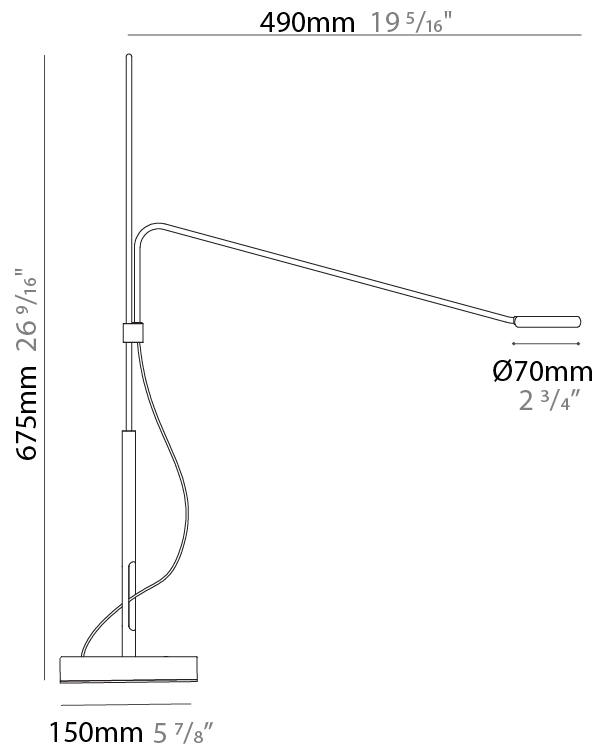

PROJECT
TYPE
SPECIFIER
QUANTITY
DATE

TECLA PORTABLE

D44016- -
base number   Color   Finish
                         Temperature   Options

1. To build a product code in our configurator select the specify button on the base model # product page
2. To build a manual product code on this datasheet choose from the options listed below in blue font and add the suffix to the base model #

GENERAL

Series: Tecla
Partner: Icone
Division: Design
Installation: Portable
Product Type: Table
Mounting Location: Table
Light Distribution: Adjustable

PHYSICAL

Shape: Abstract
Length (mm): 490
Length (in): 19 5/16
Height (mm): 675
Height (in): 26 9/16
Fixture Finish: WHI / BLK
Fixture Material: Metal

ELECTRICAL

Lamp Type: LED
Input Wattage (W): 5
Dimming: In-Line Dimming
Control Gear: Optical Sensor
Driver Location: Inline Transformer Plug
Input Voltage (V): 120
Output Voltage (V): 24

LED

Number of LEDs: 1
Color Temperature (°K): 2700 / 3000
Nominal Lumen (lm): 536
CRI: >90 CRI
Lamp Life (hrs): 50000

OPTICAL

RATINGS AND CERTIFICATIONS

Certified By: Certified for North American Standards
IP rating: IP20